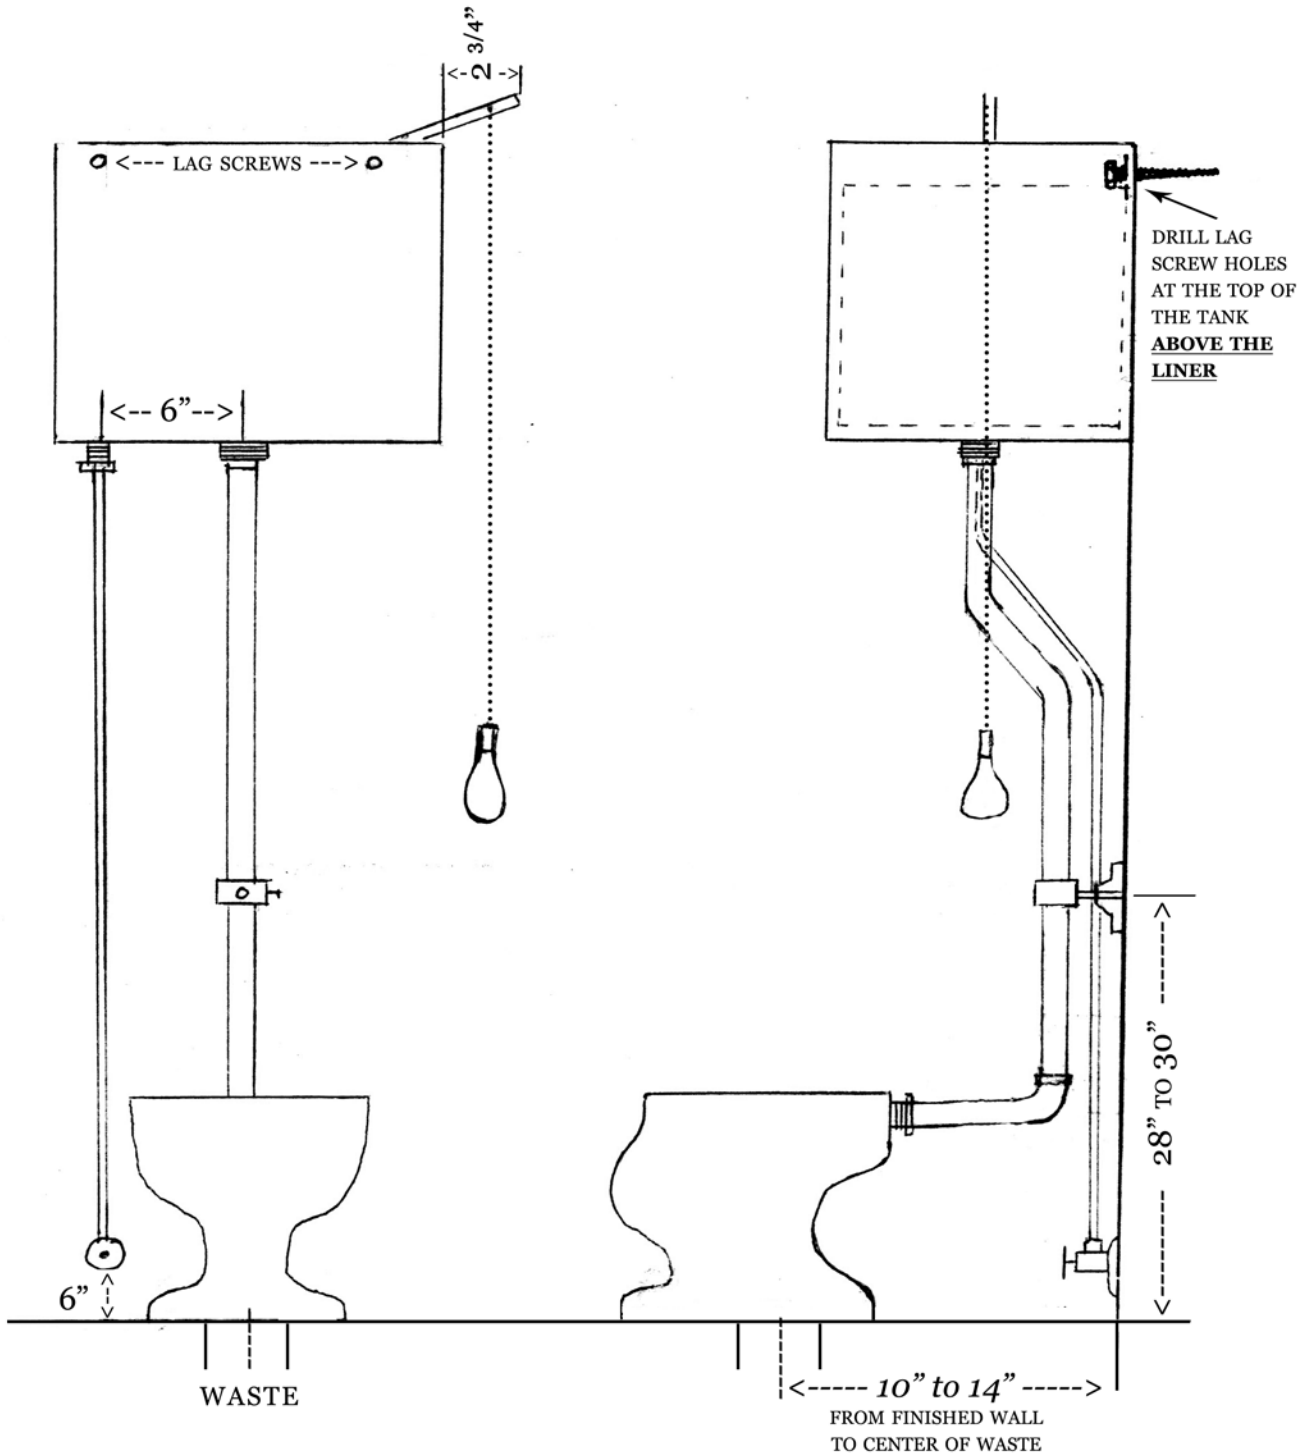

MACTAP WOOD HIGH TANK TOILET ROUGH-IN SHEET

Because the down tube and supply tube can be cut to size, the tank can be hung at whatever your desired height, **NOT TO EXCEED 7 FEET** from the bottom of the tank to the finished floor (depending on where the angle stop is located). It is our experience that hanging the tank so that it hangs 6 feet from the bottom of the tank to the finished floor is the most aesthetically pleasing position.

TANK MEASUREMENTS:

- MA003:** 22" W, 12" H, 11 3/4" D
- MA004:** 18 1/2" W, 10 1/2" H, 10" D
- MA005:** 19 1/4" W, 11" H, 10 1/2" D
- MA006:** 20 3/4" W, 10 3/4" H, 11" D

OTHER MEASUREMENTS:

- DOWNTUBE: 1 1/4" BY 6'
- STRAIGHT SUPPLY TUBING: 1/2" BY 6'